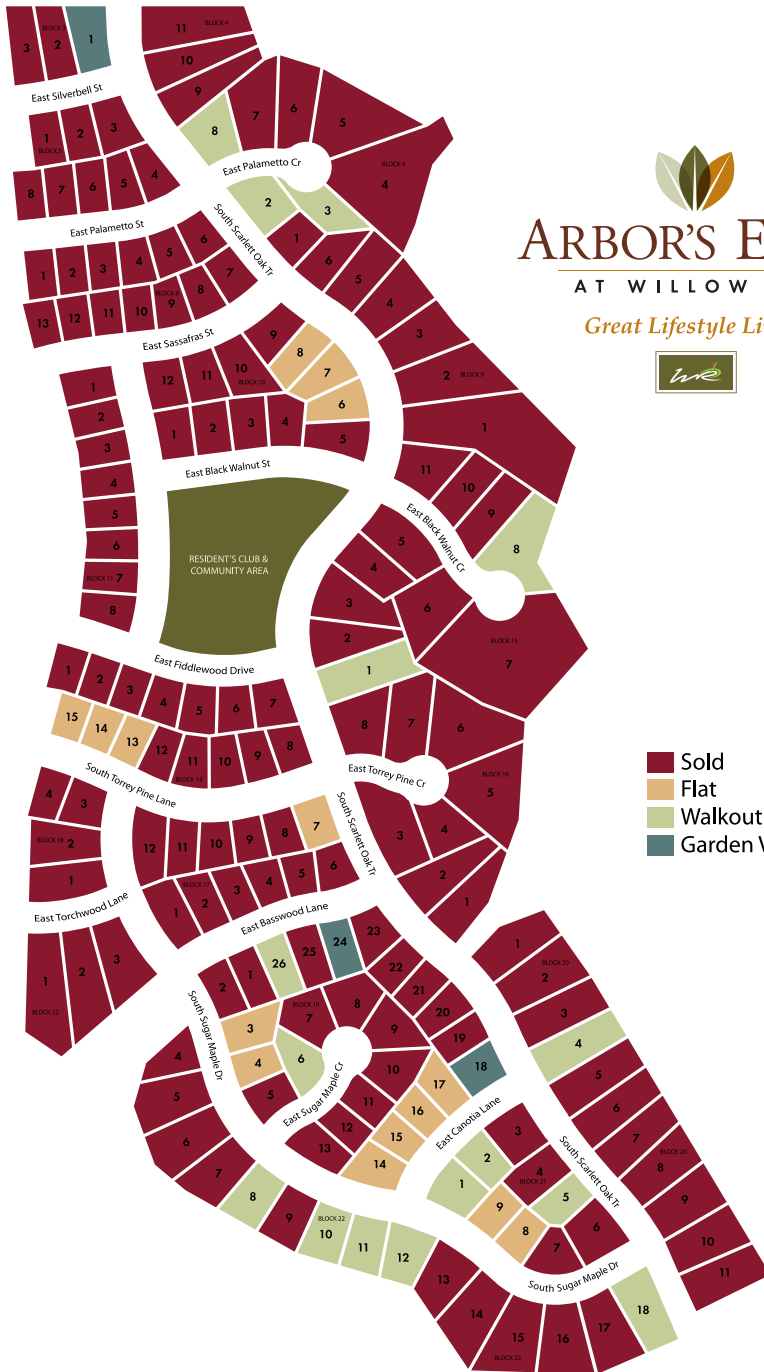

# ARBOR'S EDGE

AT WILLOW RUN

*Great Lifestyle Living*

- Sold
- Flat
- Walkout
- Garden View